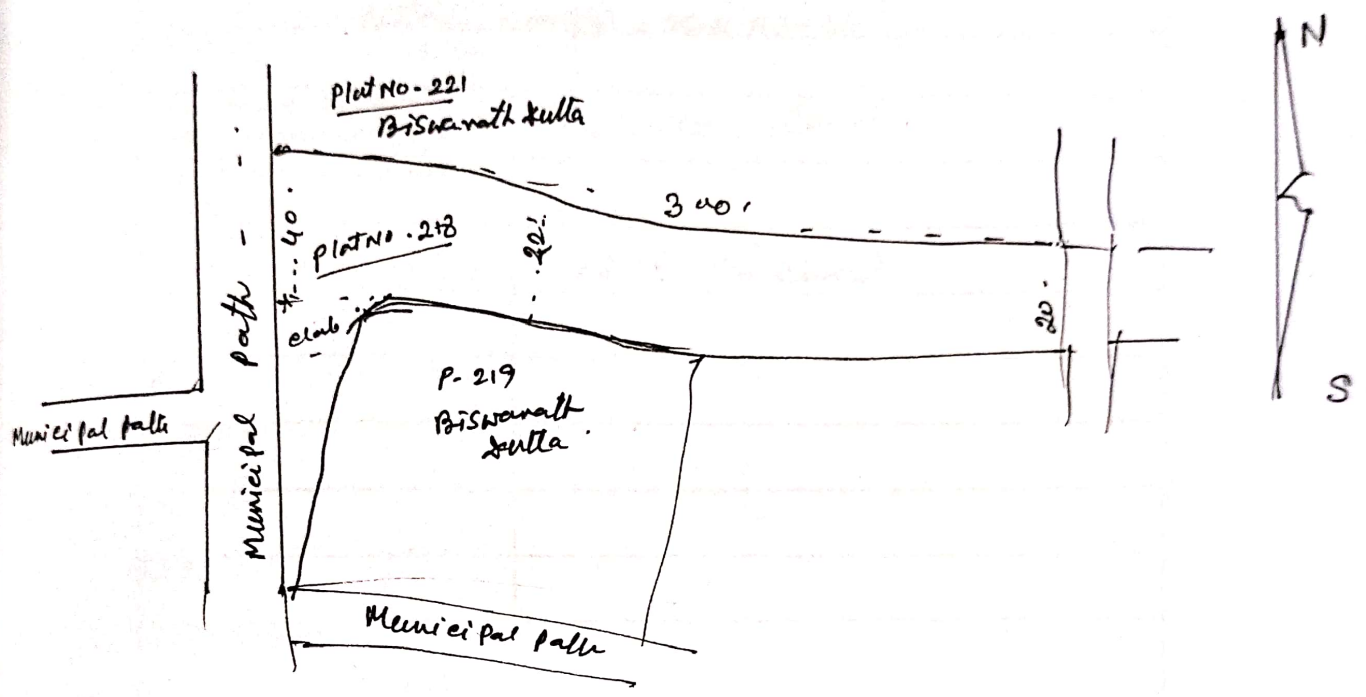

Sketch Map for Public L.T.

Mauza - Bhowasing J.L.No - 91 R/S Plat No - 218 (Bakul Tala)

Drawn by

Joydeb Ghosh

East India Technical &
Commercial Survey, Ser. No-6833
Dainhat, Burdwan