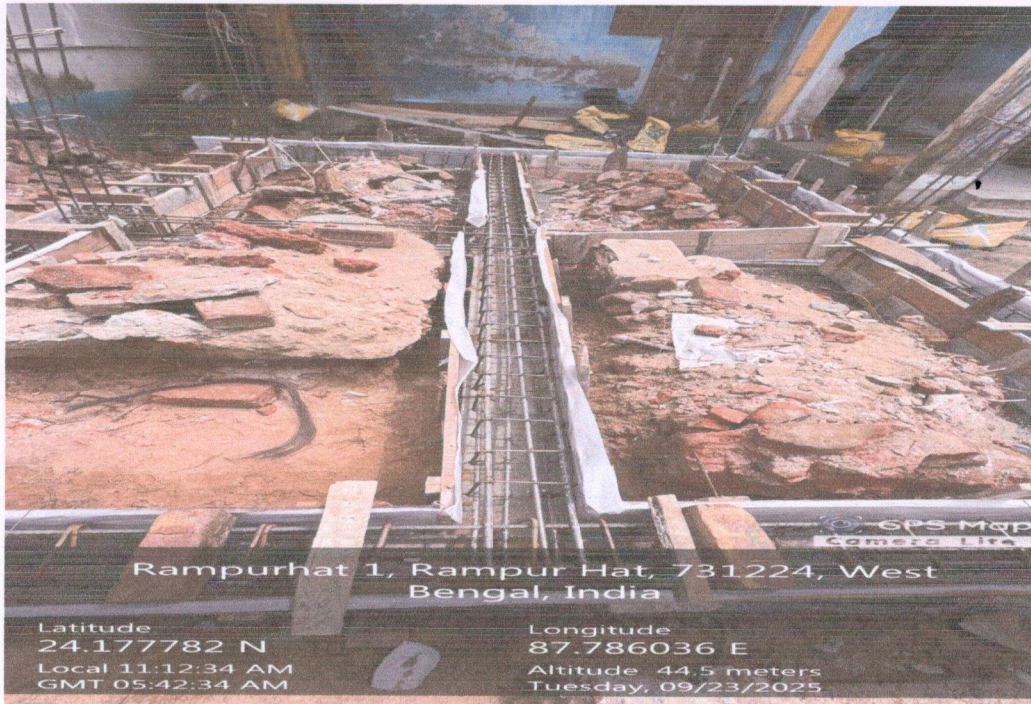

Public toilet
Site- Rampurhat Police Station
Agency- MAA LAXMI STONE SUPPLY

Sub-Assistant Engineer
Rampurhat Municipality
Rampurhat ★ Birbhum