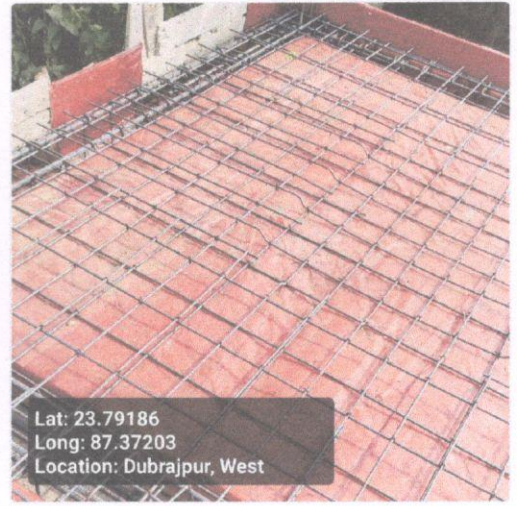

Binder for Roof 8mm dia 125mm C/C

Status	Remarks
OK	OK

Overall Reamrks

Ok

Overall Work Status - Images

Photo 1 - Angle 1

Photo 2 - Angle 2

Signatures & Approval