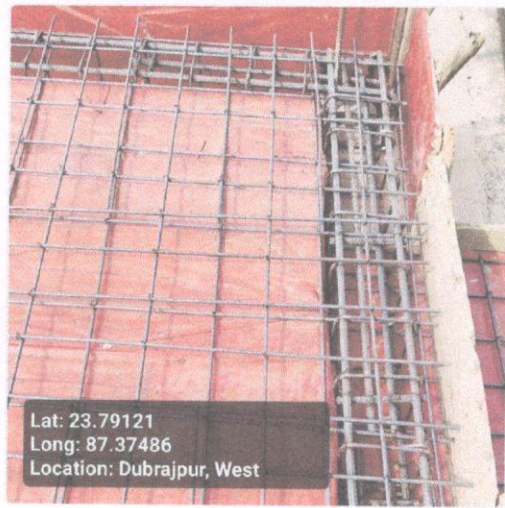

Beam Top Support Image

Roof Beam Bottom Support
(16 mm dia, 2 nos.)

Rod Nos.	Diameter (mm)	Status	Remarks
2	16	OK	OK

Roof Beam Bottom Support Image