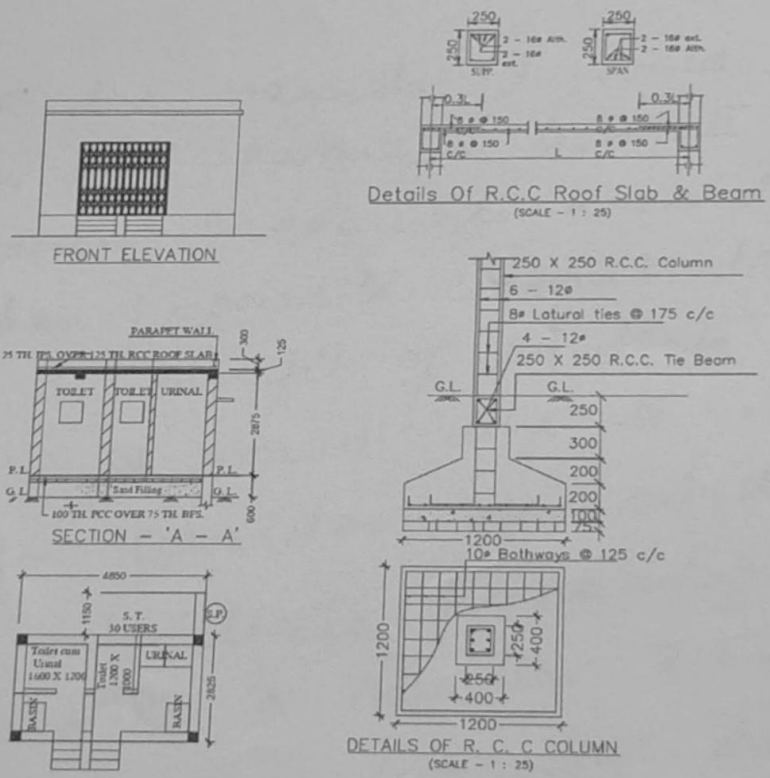

MODE DRAWING FOR CONSTRUCTION OF C. T./P.T.
TOILET SEATS 2 NOS URINAL 3 NOS
MODE NO.- F

Maharani Girls' Higher Secondary School

Niketm Chhetri
Niketm Chhetri
Sub Assistant Engineer
DARJEELING MUNICIPALITY
Darjeeling