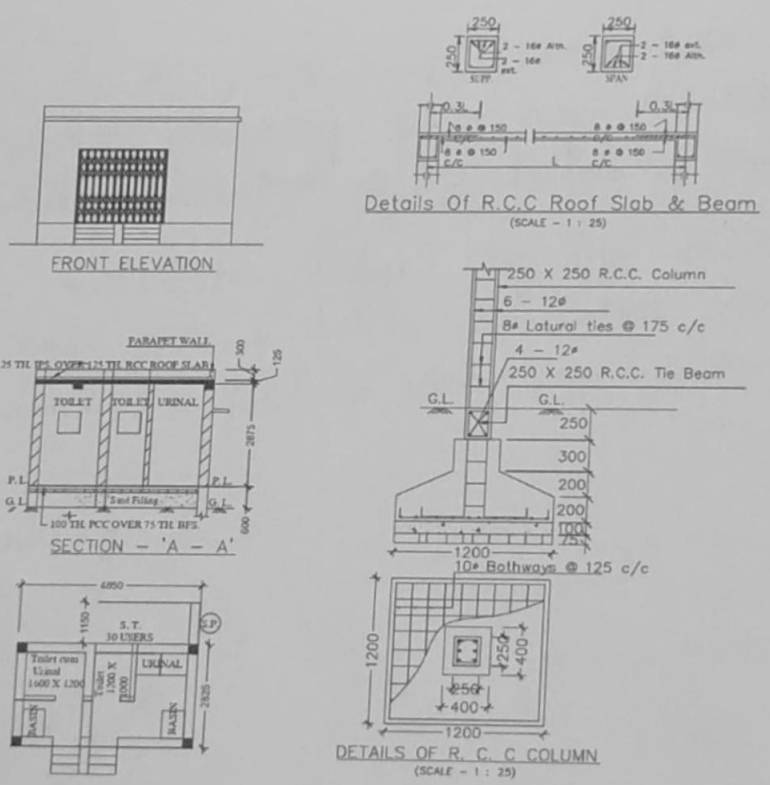

MODEL DRAWING FOR CONSTRUCTION OF C. T./P.T.
TOILET SEATS 2 NOS URINAL 3 NOS
MODEL NO.- F

Municipal Girls' High School

Niketan Chhetri
Niketan Chhetri
Sub Assistant Engineer
DARJEELING MUNICIPALITY
Darjeeling